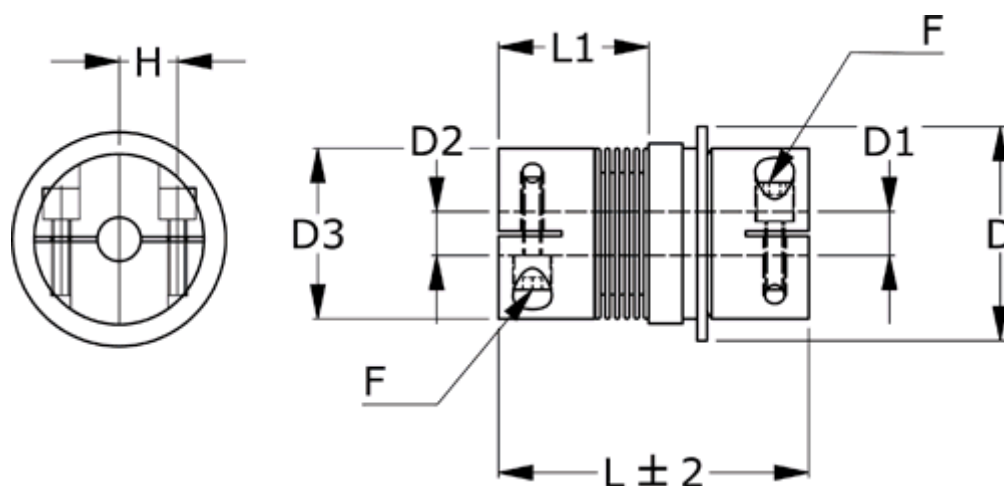

Article number: 335015001584870D2

Description: Safety coupling BKK 500 multiposition  
Length 158 mm, bore 48/70 mm, TKn max 500 NM

## Measures

D = 129

D1 = 70

D2 = 48

D3 = 122.0

F = M12

H = 42.0

L = 158

L1 = 70.0

Nom. torque NM (TKn) = 500NM overload torque range 2

Position engagement = C = Synchronous

s = 2.0